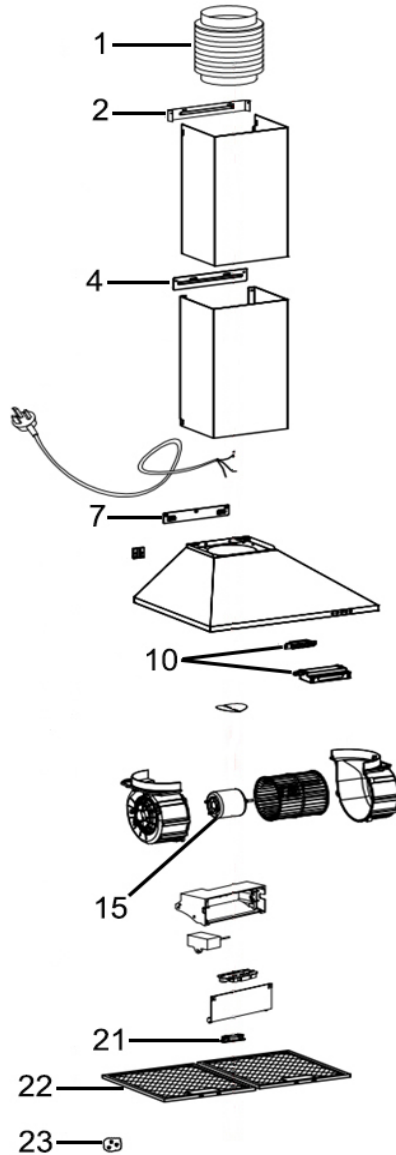

Parts Information: **Baridi 90cm Chimney Style Cooker Hood with Carbon Filters, Stainless Steel**
Model No: DH127

Item	Part No.	Description
1	DH10317	Expansion Pipe
2	DH10571	Inner Chimney Bracket (Part 2)
4	DH10572	Outer Chimney Bracket (Part 4)
7	DH10573	Chimney Bracket (Part 7)
10	DH10322	Switch Assembly(set)

Item	Part No.	Description
15	DH10323	Motor
21	DH10324	LED Light
22	DH10325	Aluminium Filter
23	DH10570	Fixing Screws

NOTE: It is our policy to continually improve products and as such we reserve the right to alter data, specifications and component parts without prior notice. There may be alternative versions of this product, please contact us should you require this information.